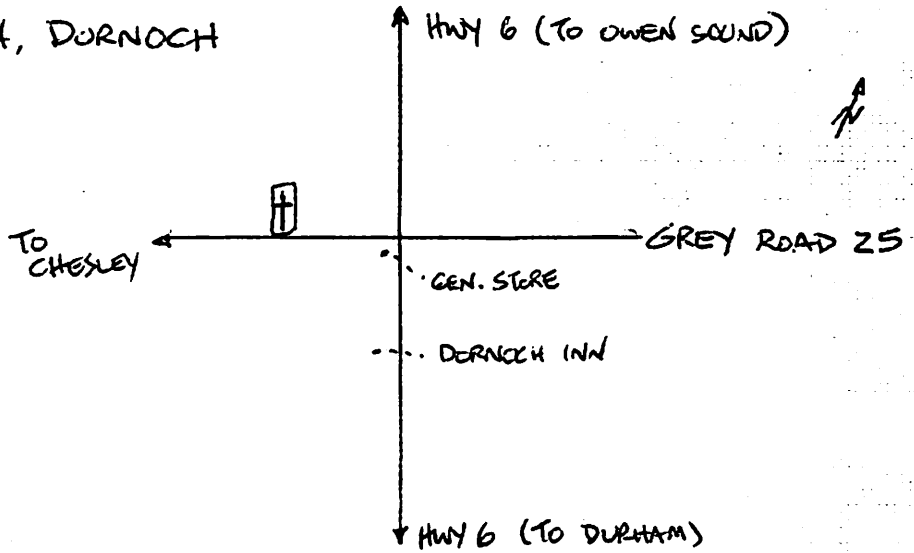

LATONA CHURCH, DORNOCH