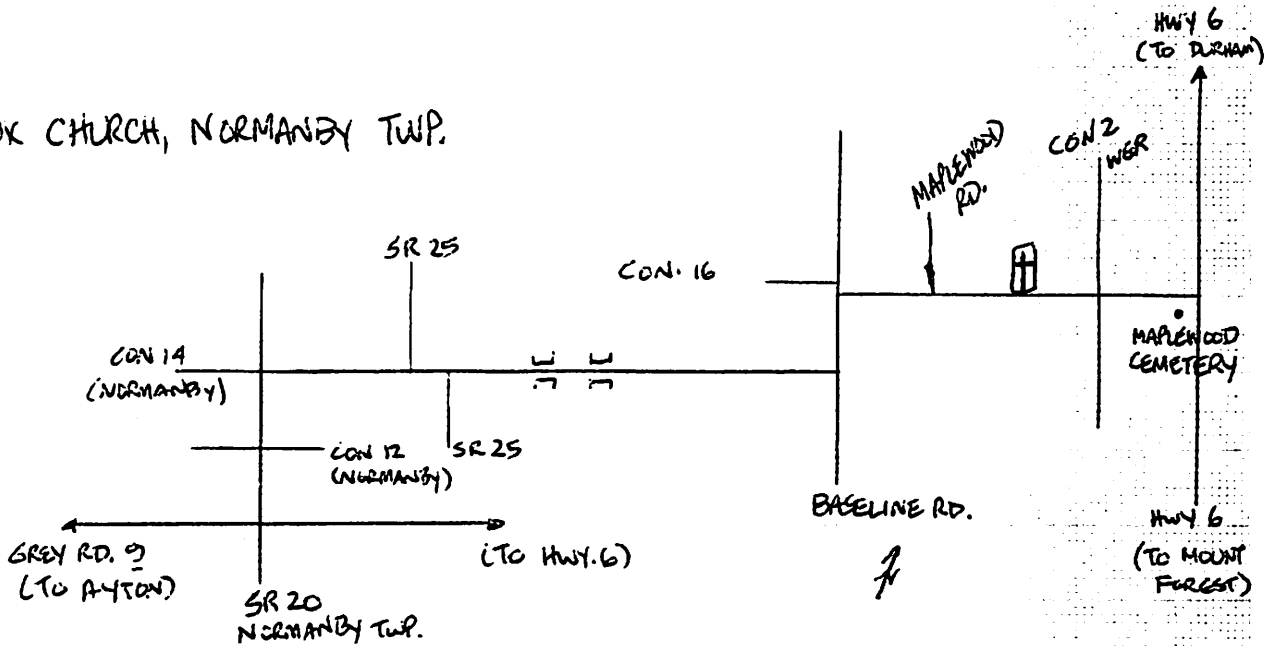

KNOX CHURCH, NORMANBY TWP.