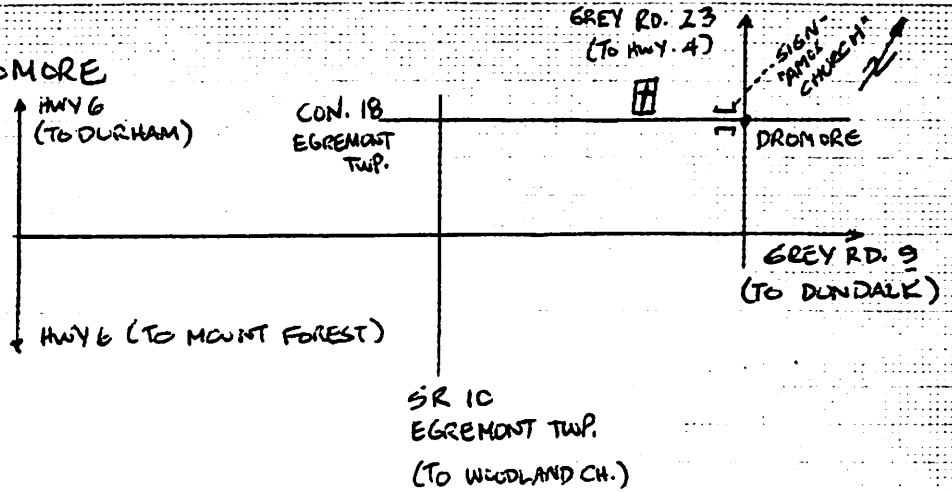

AMOS CHURCH, DROMORE